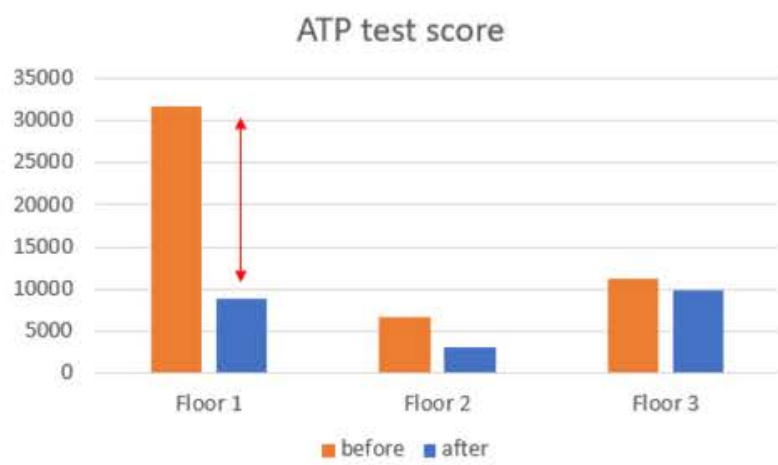

Accumulated # of user (Weekday Average)

Optimize Operation

Floor	Cleaning Frequency/ day	
	Current	Optimize
B/F	Every Hour (10 times)	3 times
7F	4 times	1 time
19F	4 times	2 time

18 times → 6 times

Able to reduce cleaning frequency by 65% or more, that means can reduce the cost.

ATP Test Score

大幅提高清潔度3.6倍
Significantly improve the cleanliness by 3.6 times

Location	ATP Score	Swab & Overall Image
Floor 1	8794	
Floor 2	3020	
Floor 3	9876	

People Counter
To measure traffic data

TARGETS