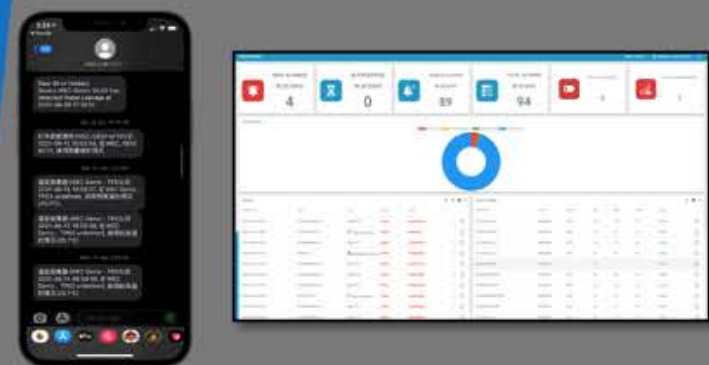

RECEIVING ALERTS

Alerts will be shown by SMS and Online Portal, to notify the in-charge person that faults had been detected

Email: info@wec.com.hk

Tel: +852 3656 7777

WORLDWIDE
ENVISION CENTRE