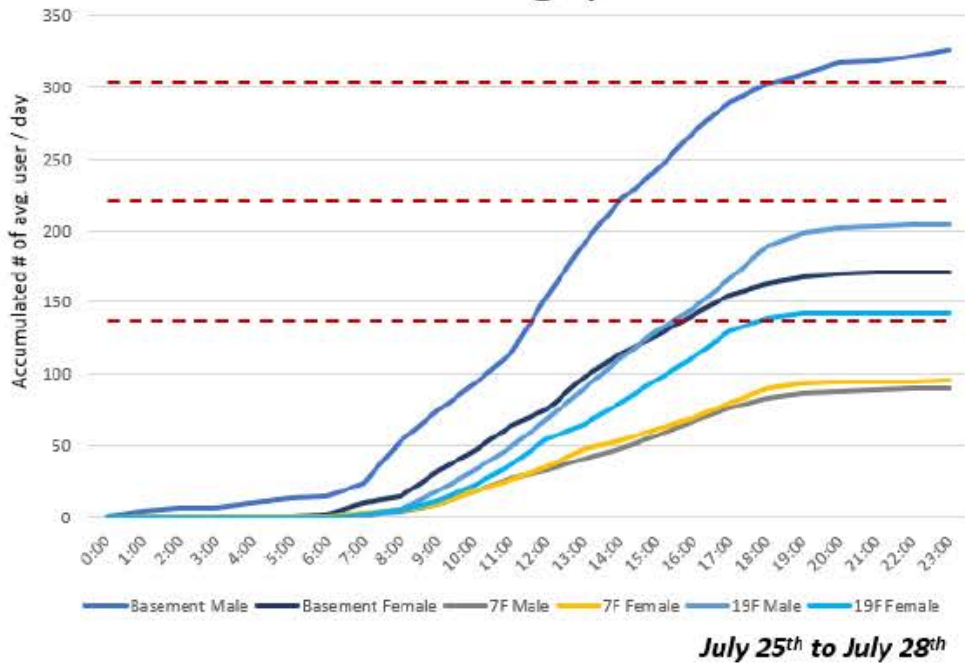

Accumulated # of user (Weekday Average)

Optimize Operation

Floor	Cleaning Frequency/ day	
	Current	Optimize
B/F	Every Hour (10 times)	3 times
7F	4 times	1 time
19F	4 times	2 time

18 times → 6 times

Able to reduce cleaning frequency by 65% or more, that means can reduce the cost.