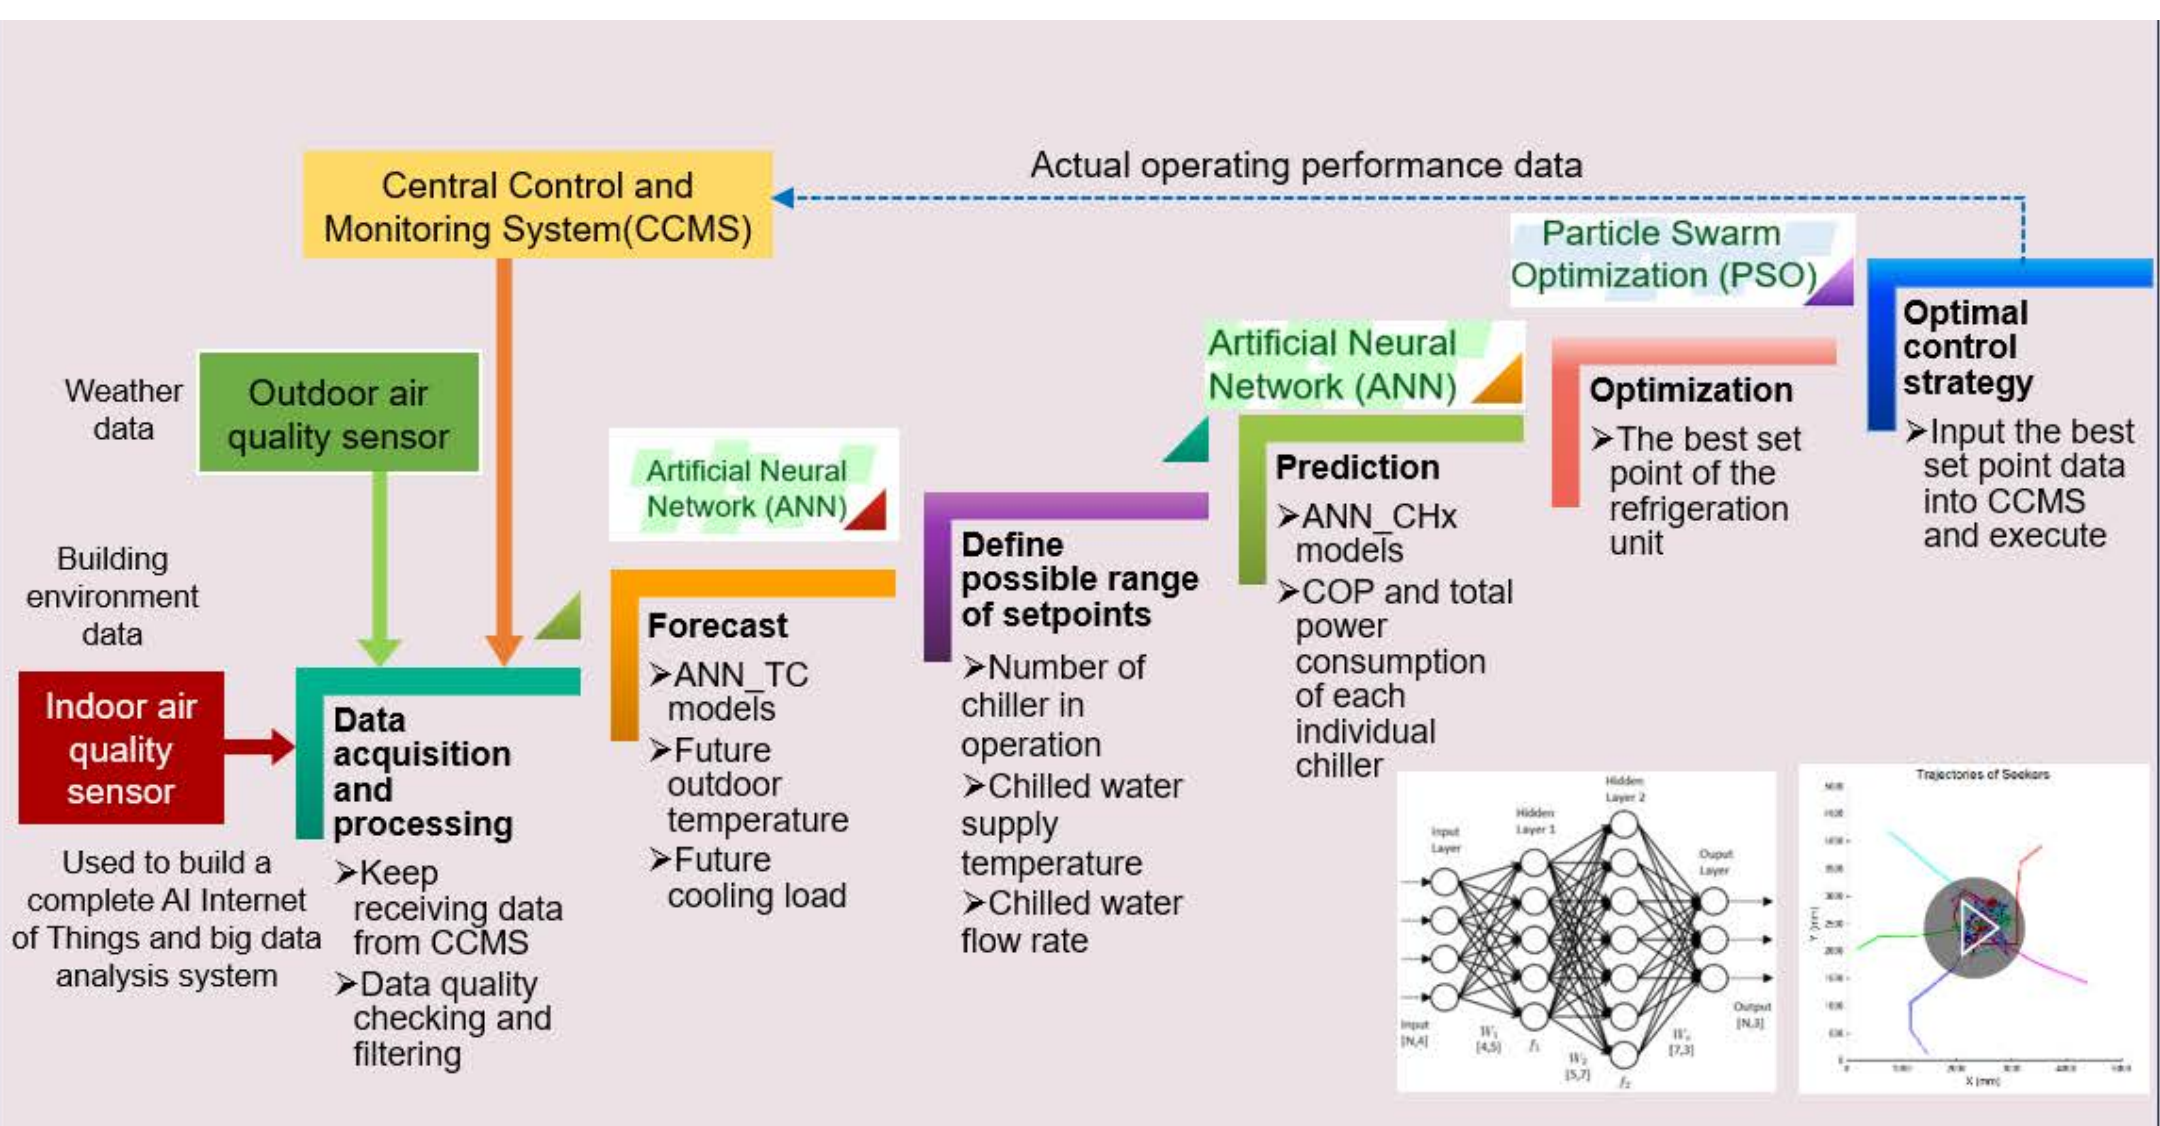

Email: info@wec.com.hk

Tel: +852 3656 7777

WORLDWIDE
ENVISION CENTRE