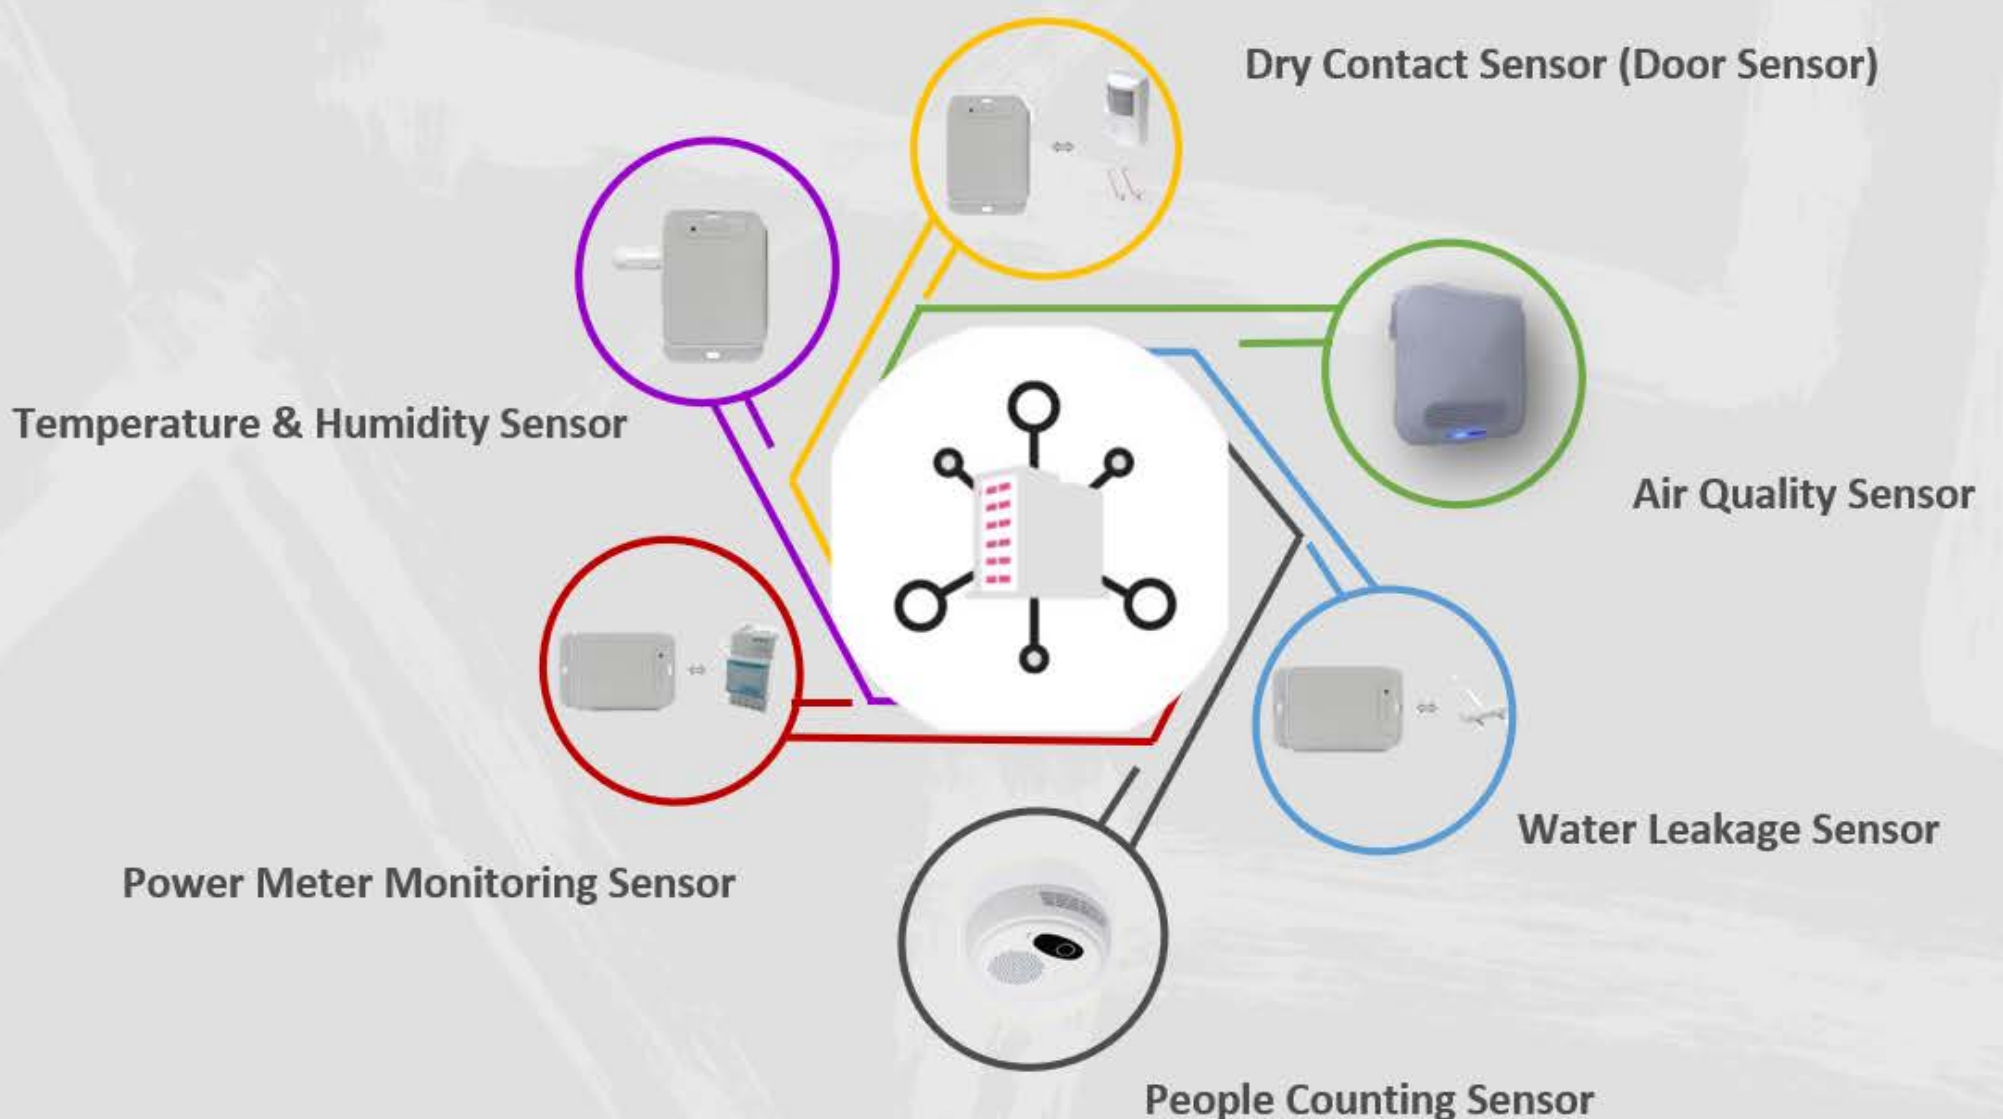

Sensor Solutions

Email: info@wec.com.hk

Tel: +852 3656 7777

WORLDWIDE
ENVISION CENTRE

FACILITATE THE WORKFLOW OF PROPERTY MANAGEMENT

UNIFIED ONLINE PLATFORM

Through our unified online platform, users can access BIM, BMS, IoT interfaces, and leverage AI technology to manage building information, control facility equipment, and monitor IoT sensor devices.