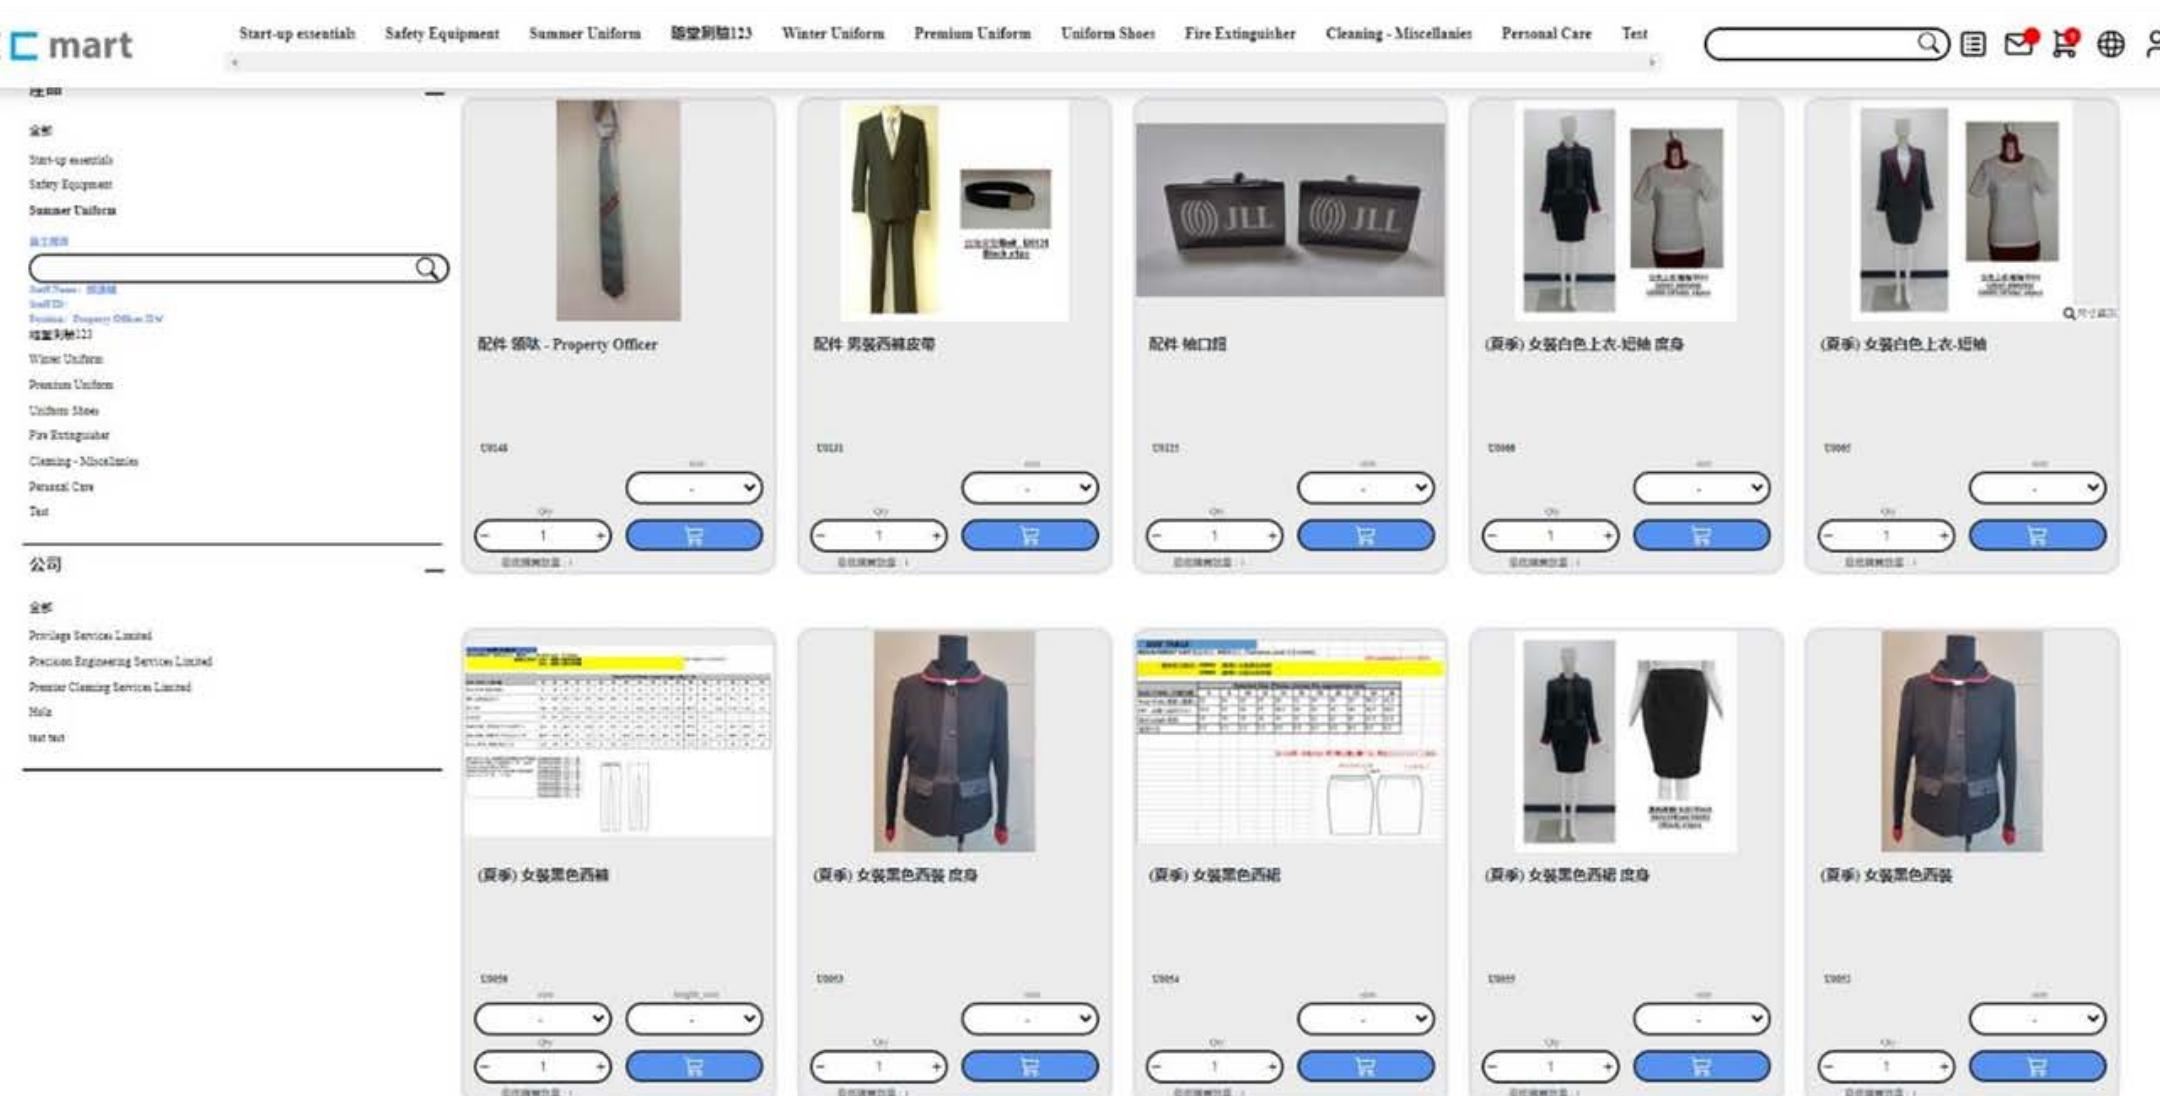

Email: info@wec.com.hk

Tel: +852 3656 7777

WORLDWIDE
ENVISION CENTRE